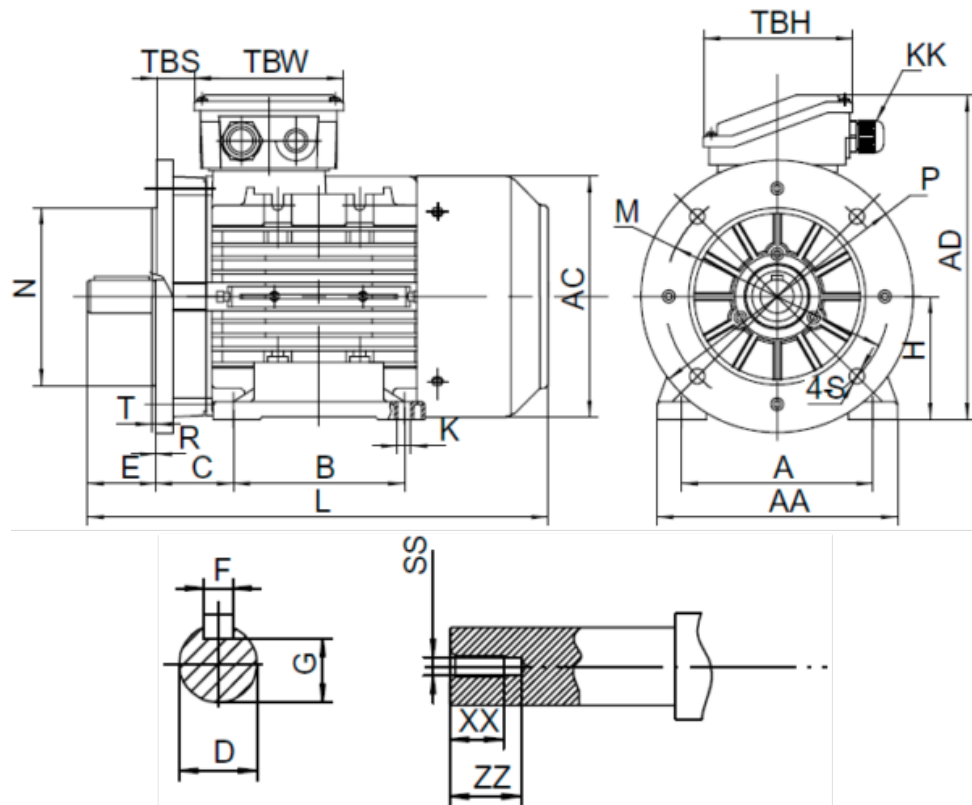

Data Sheet

Article number: 2518003002170140

Description: Kleedrive T3A 90L2-2 3.0kw 2800 rpm UL/CSA
3x230/400V 50 HZ IP55 B35 Eff=82,7%

Measures

A = 140	F = 8	TBW = 109
AA = 176	G = 20	XX = 19
AC = Ø177	H = 90	ZZ = 25
AD = 235	HD = 145	
B = 125	L = 338	
C = 56	SS = M8	
D = Ø24	TBH = 109	
E = 50	TBS = 28.5	